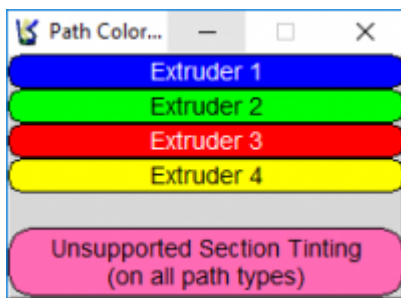

Path Color Key Window

This window displays the color keys according to the selection of the [Path Display Option List](#)

Path Type

Entruder

Material

From:
<http://kiss.rumble.si/> -

Permanent link:
<http://kiss.rumble.si/doku.php?id=pathcolor&rev=1540583718>